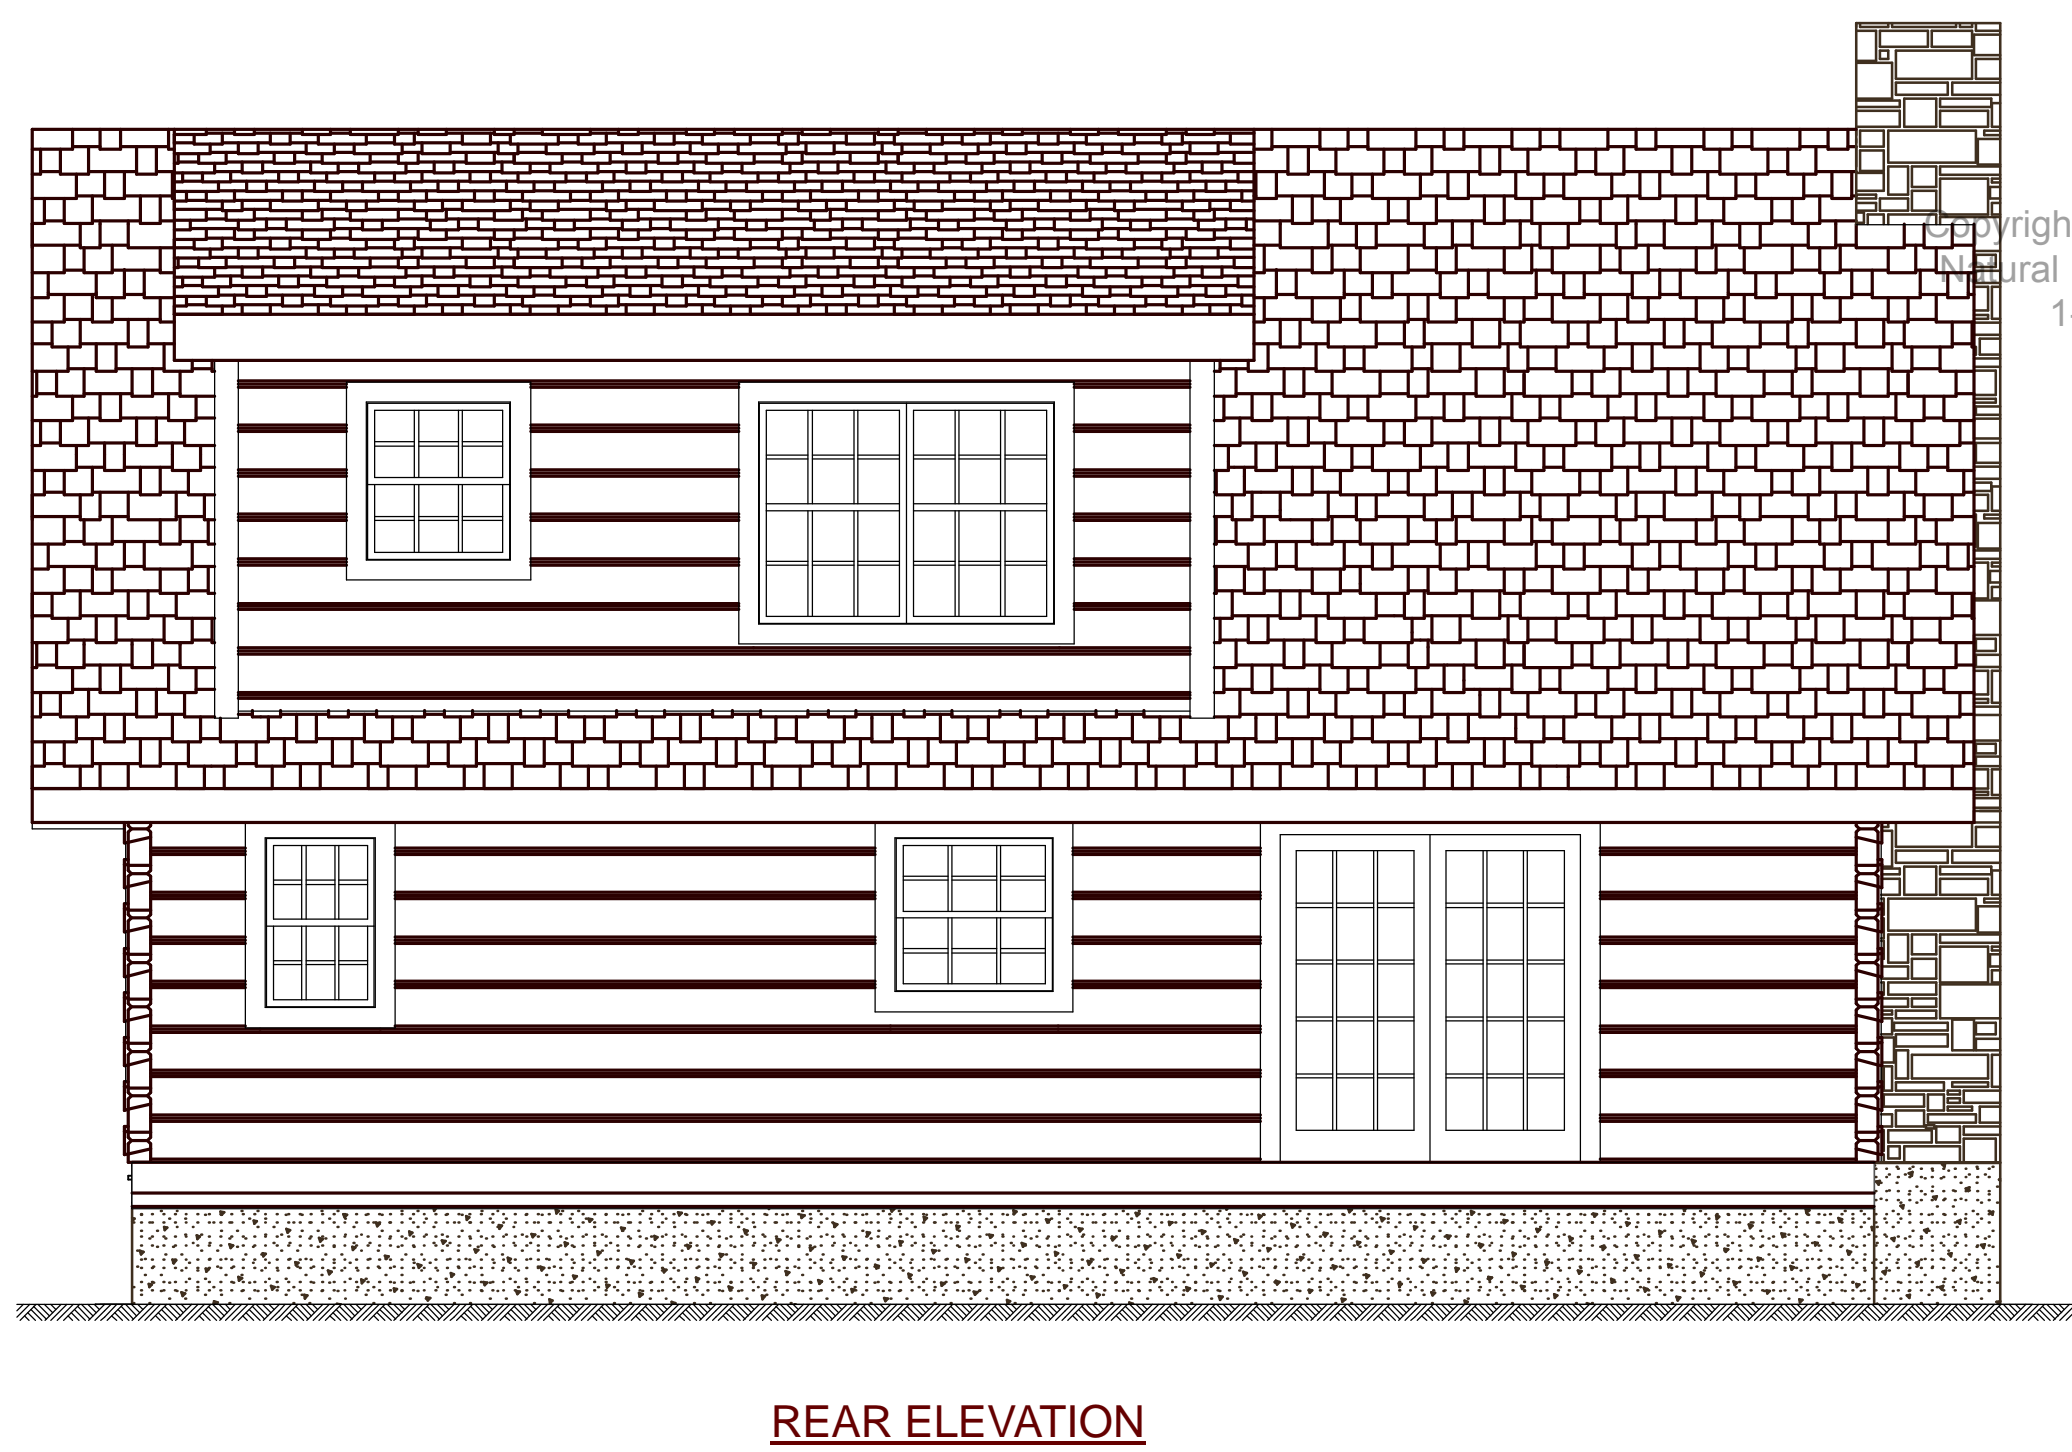

natural element homes.

THE SALT LICK CABIN

114 County Road 577 ◊ Englewood, Tennessee ◊ 1-866-618-6564 ◊ www.NaturalElementHomes.com

© 2011 Natural Element Homes, LLC

MAIN FLOOR PLAN

| SQUARE FOOTAGE | |
|----------------------|------|
| HEATED AREAS: | |
| FIRST FLOOR..... | 882 |
| SECOND FLOOR..... | 387 |
| HEATED TOTAL..... | 1269 |
| UNHEATED AREAS: | |
| DECK/PORCH AREA..... | 292 |

SECOND FLOOR PLAN

Copyrighted Home Plan ©2011
 Rural Element Homes, LLC
 1-866-618-6564