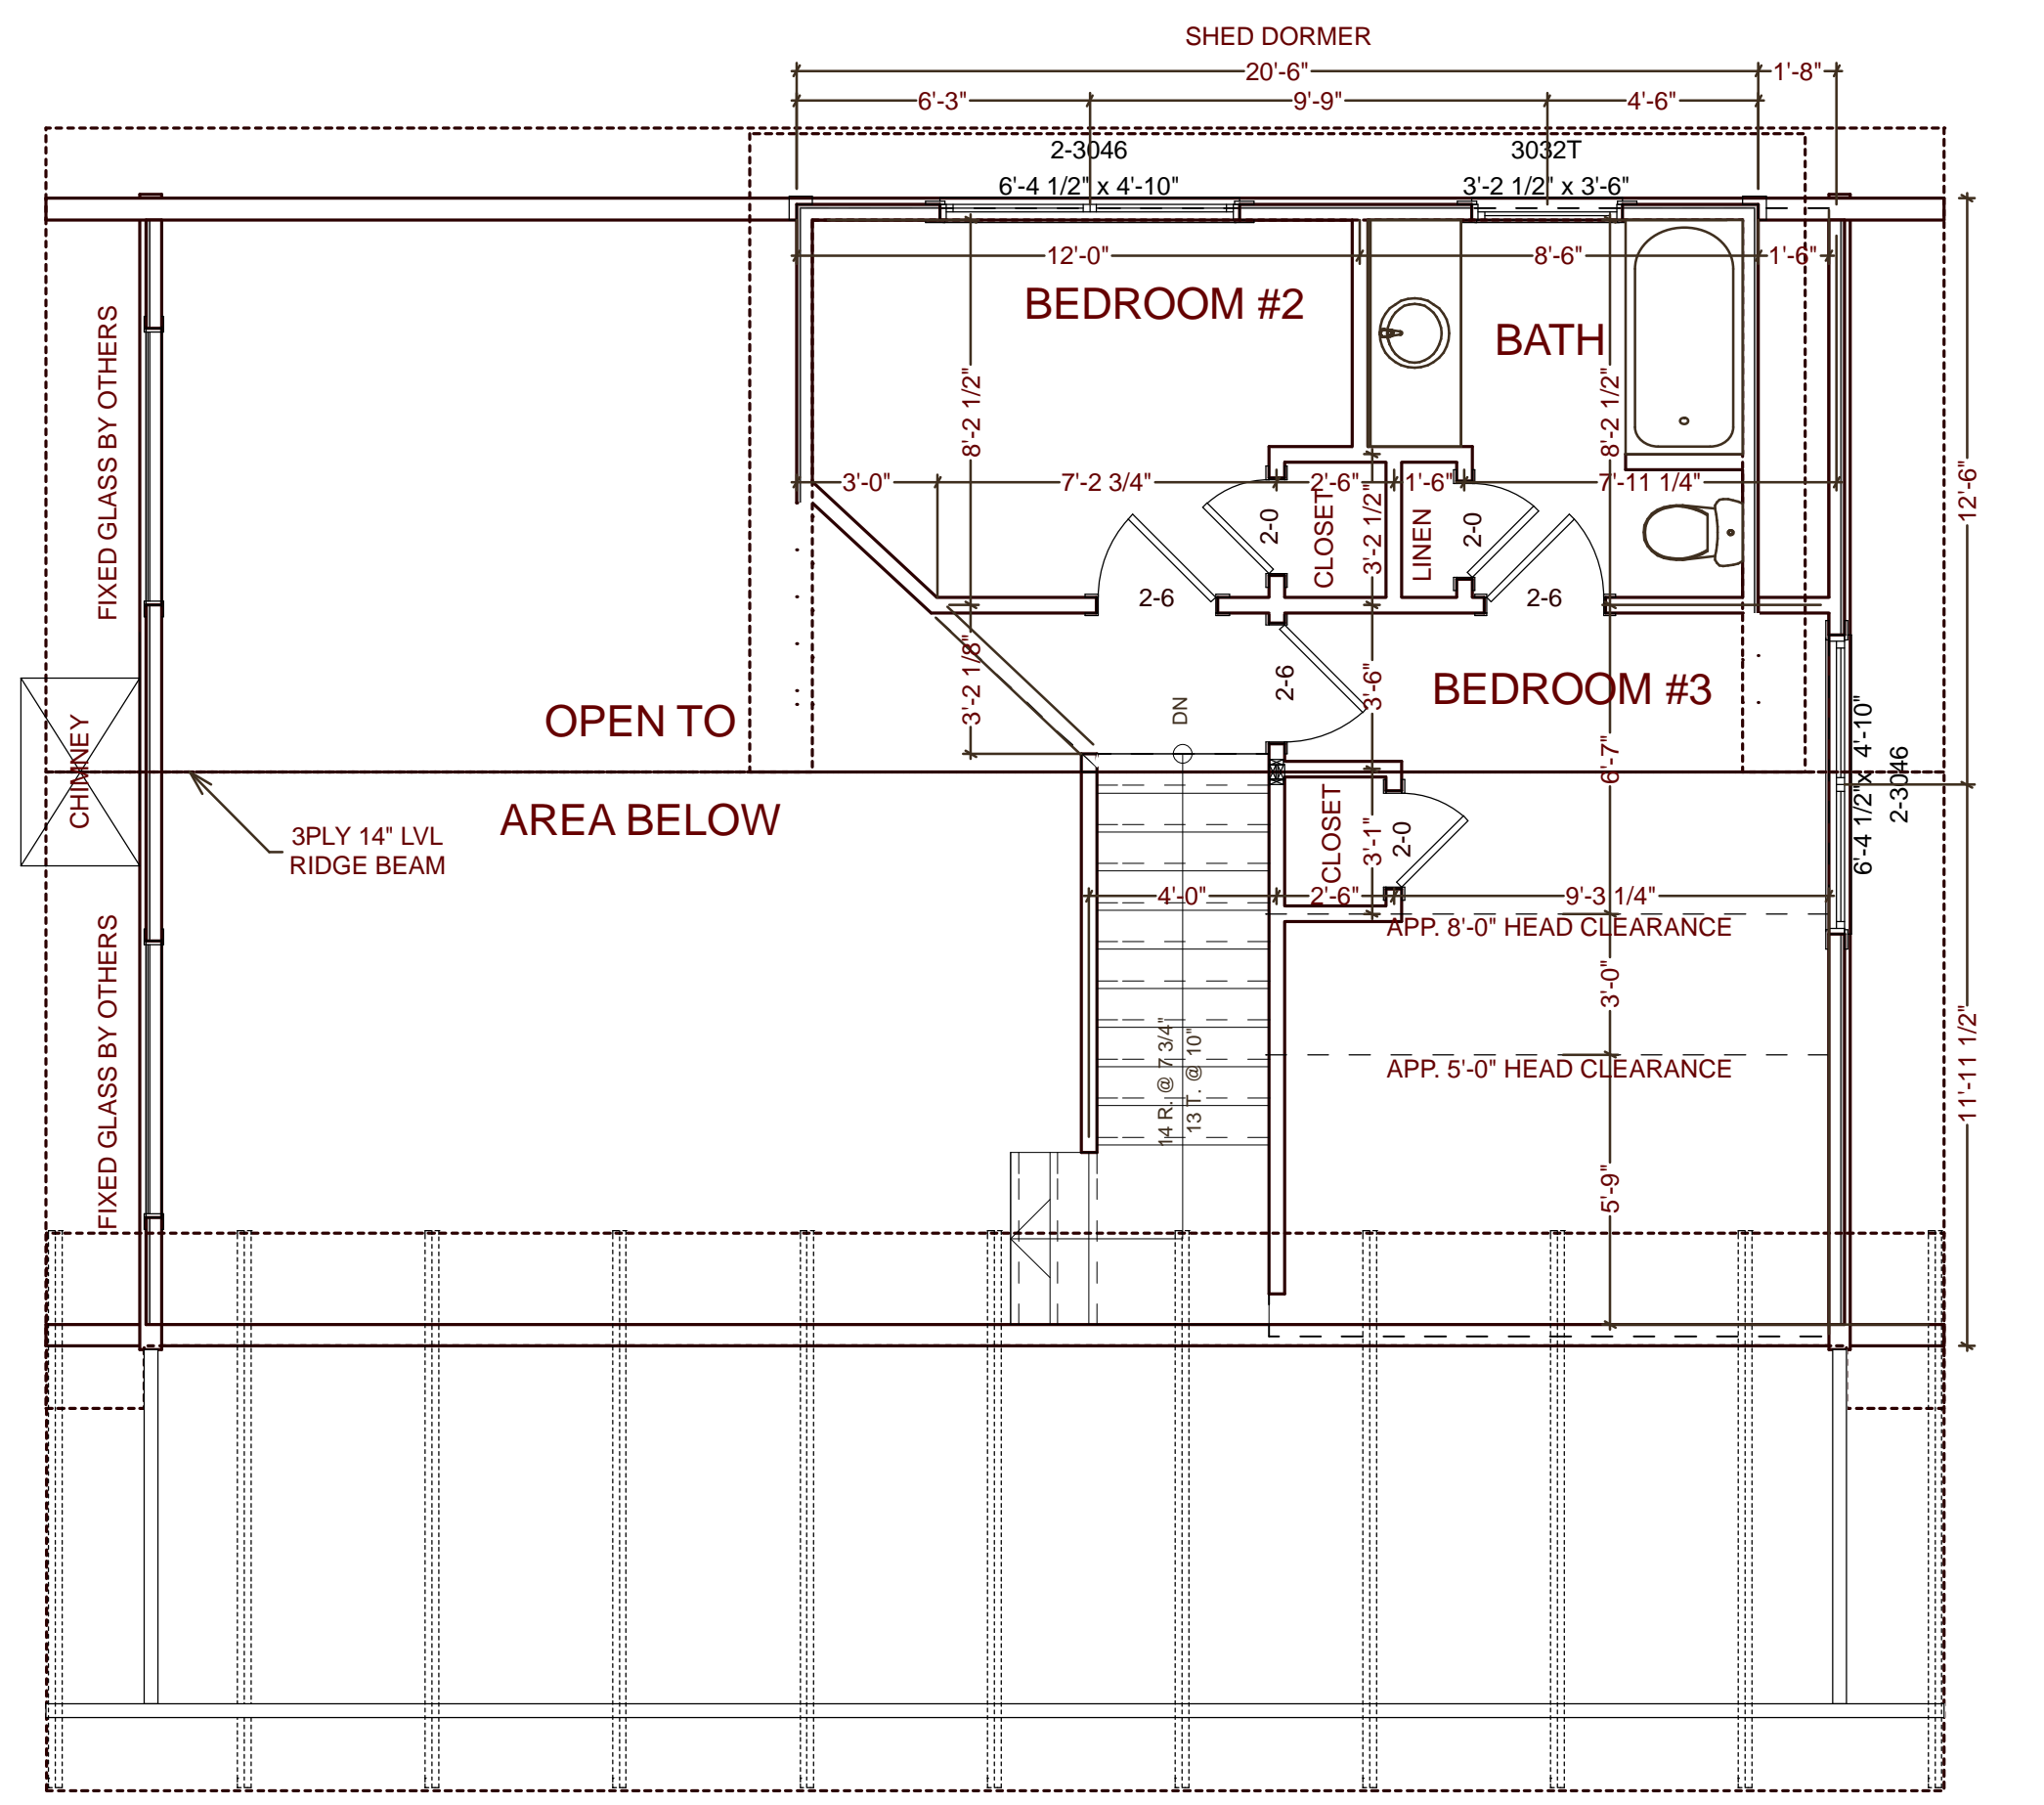

natural element homes.

THE SALT LICK CABIN

114 County Road 577 ◊ Englewood, Tennessee ◊ 1-866-618-6564 ◊ www.NaturalElementHomes.com

© 2011 Natural Element Homes, LLC

MAIN FLOOR PLAN

| SQUARE FOOTAGE | |
|----------------------|------|
| HEATED AREAS: | |
| FIRST FLOOR..... | 882 |
| SECOND FLOOR..... | 387 |
| HEATED TOTAL..... | 1269 |
| UNHEATED AREAS: | |
| DECK/PORCH AREA..... | 292 |

SECOND FLOOR PLAN

Copyrighted Home Plan ©2011
 Rural Element Homes, LLC
 1-866-618-6564