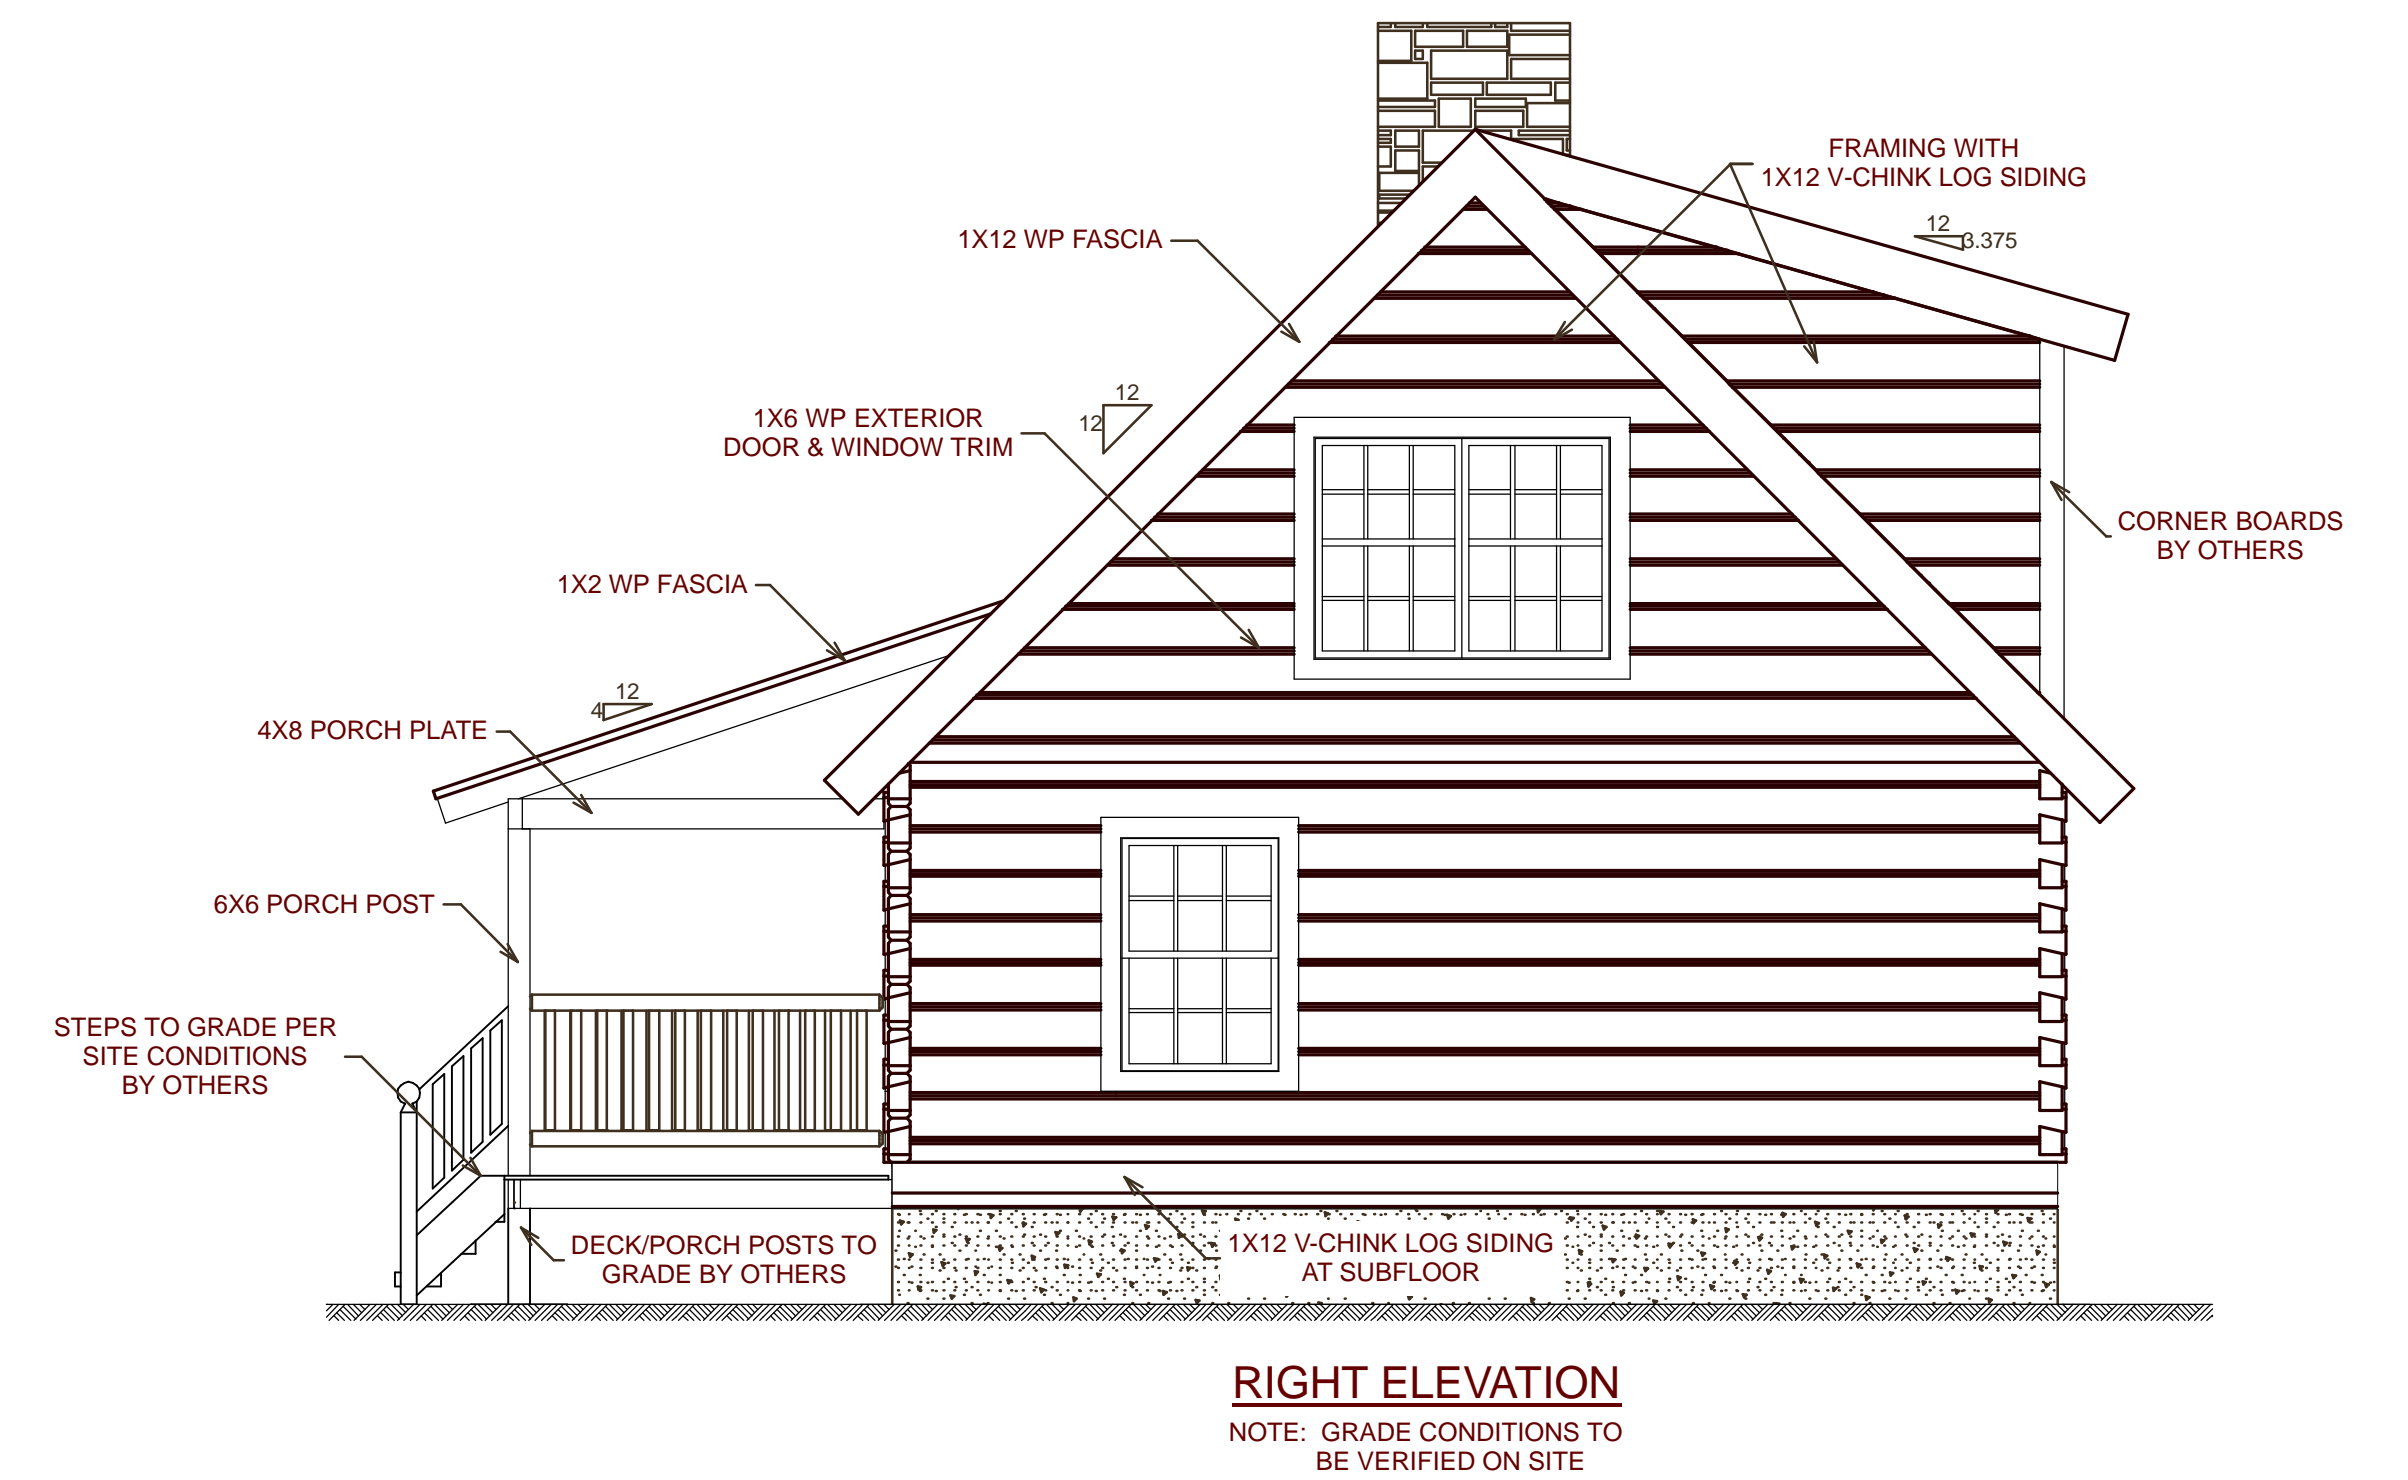

natural element homes.

THE SALT LICK CABIN

114 County Road 577 ◊ Englewood, Tennessee ◊ 1-866-618-6564 ◊ www.NaturalElementHomes.com

© 2011 Natural Element Homes, LLC

MAIN FLOOR PLAN

| SQUARE FOOTAGE | |
|----------------------|------|
| HEATED AREAS: | |
| FIRST FLOOR..... | 882 |
| SECOND FLOOR..... | 387 |
| HEATED TOTAL..... | 1269 |
| UNHEATED AREAS: | |
| DECK/PORCH AREA..... | 292 |

SECOND FLOOR PLAN

Copyrighted Home Plan ©2011
 Rural Element Homes, LLC
 1-866-618-6564