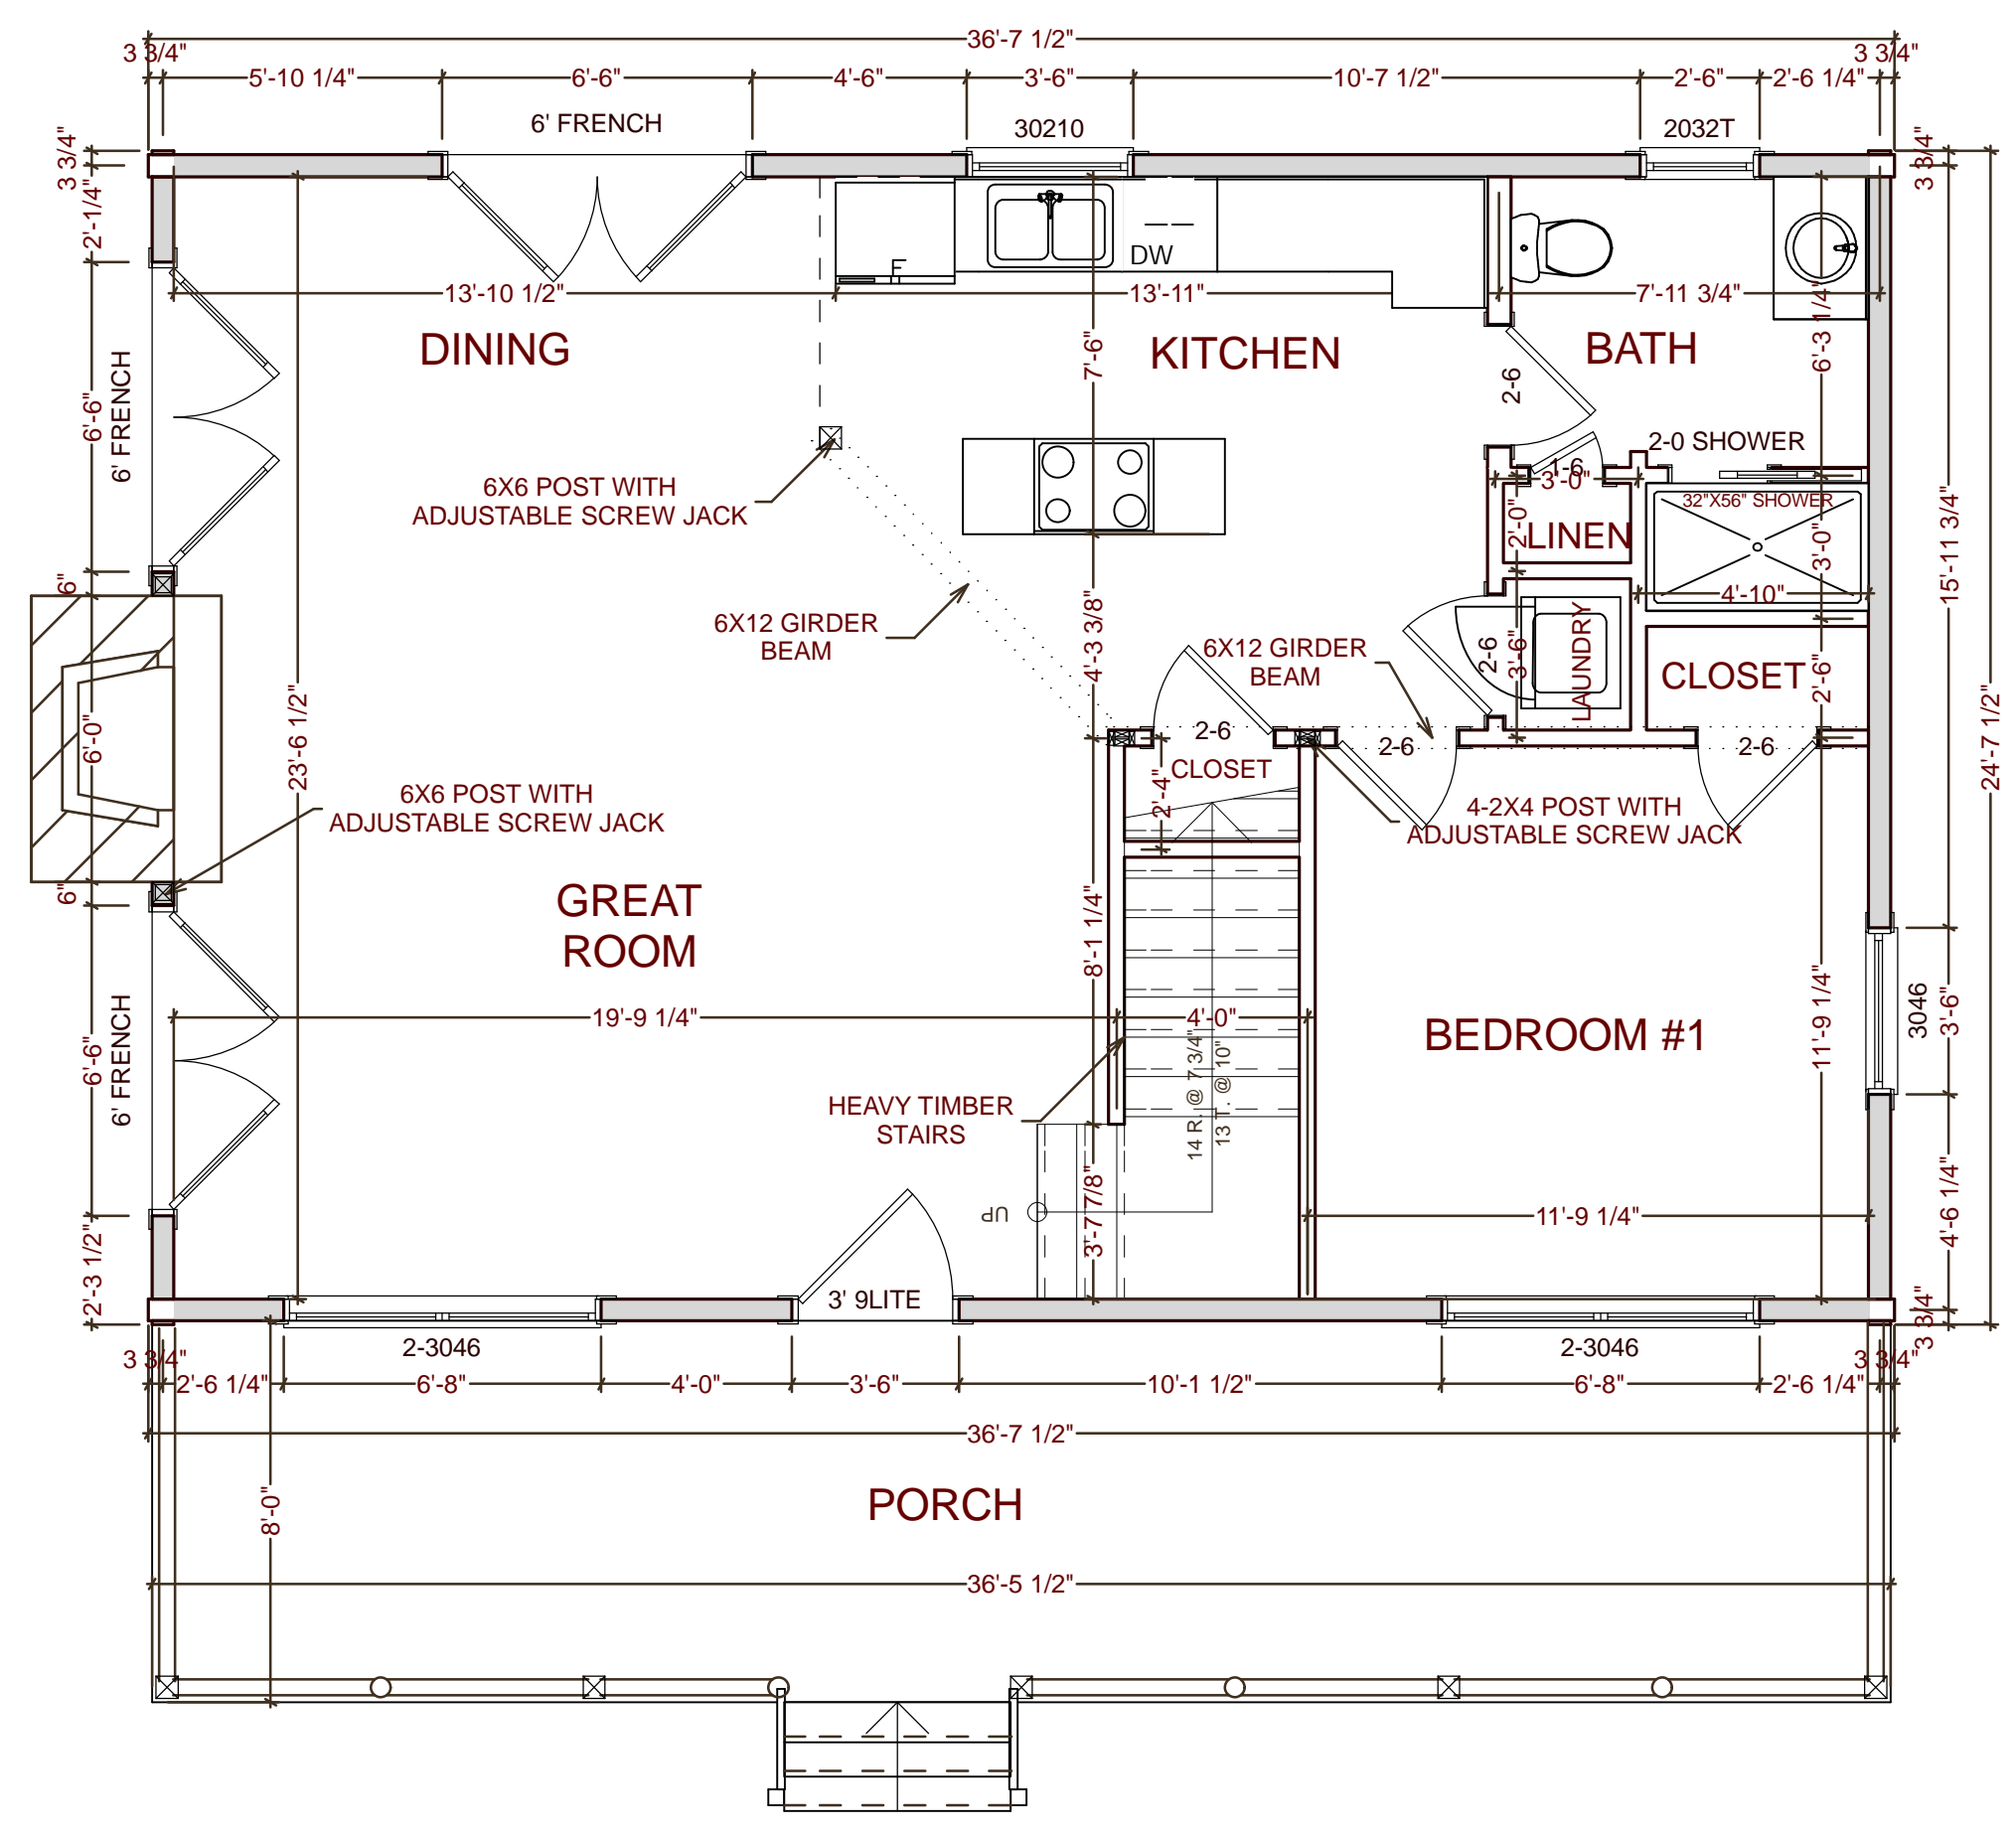

natural element homes.

THE SALT LICK CABIN

114 County Road 577 ◊ Englewood, Tennessee ◊ 1-866-618-6564 ◊ www.NaturalElementHomes.com

© 2011 Natural Element Homes, LLC

MAIN FLOOR PLAN

| SQUARE FOOTAGE | |
|----------------------|------|
| HEATED AREAS: | |
| FIRST FLOOR..... | 882 |
| SECOND FLOOR..... | 387 |
| HEATED TOTAL..... | 1269 |
| UNHEATED AREAS: | |
| DECK/PORCH AREA..... | 292 |

SECOND FLOOR PLAN

Copyrighted Home Plan ©2011
 Rural Element Homes, LLC
 1-866-618-6564