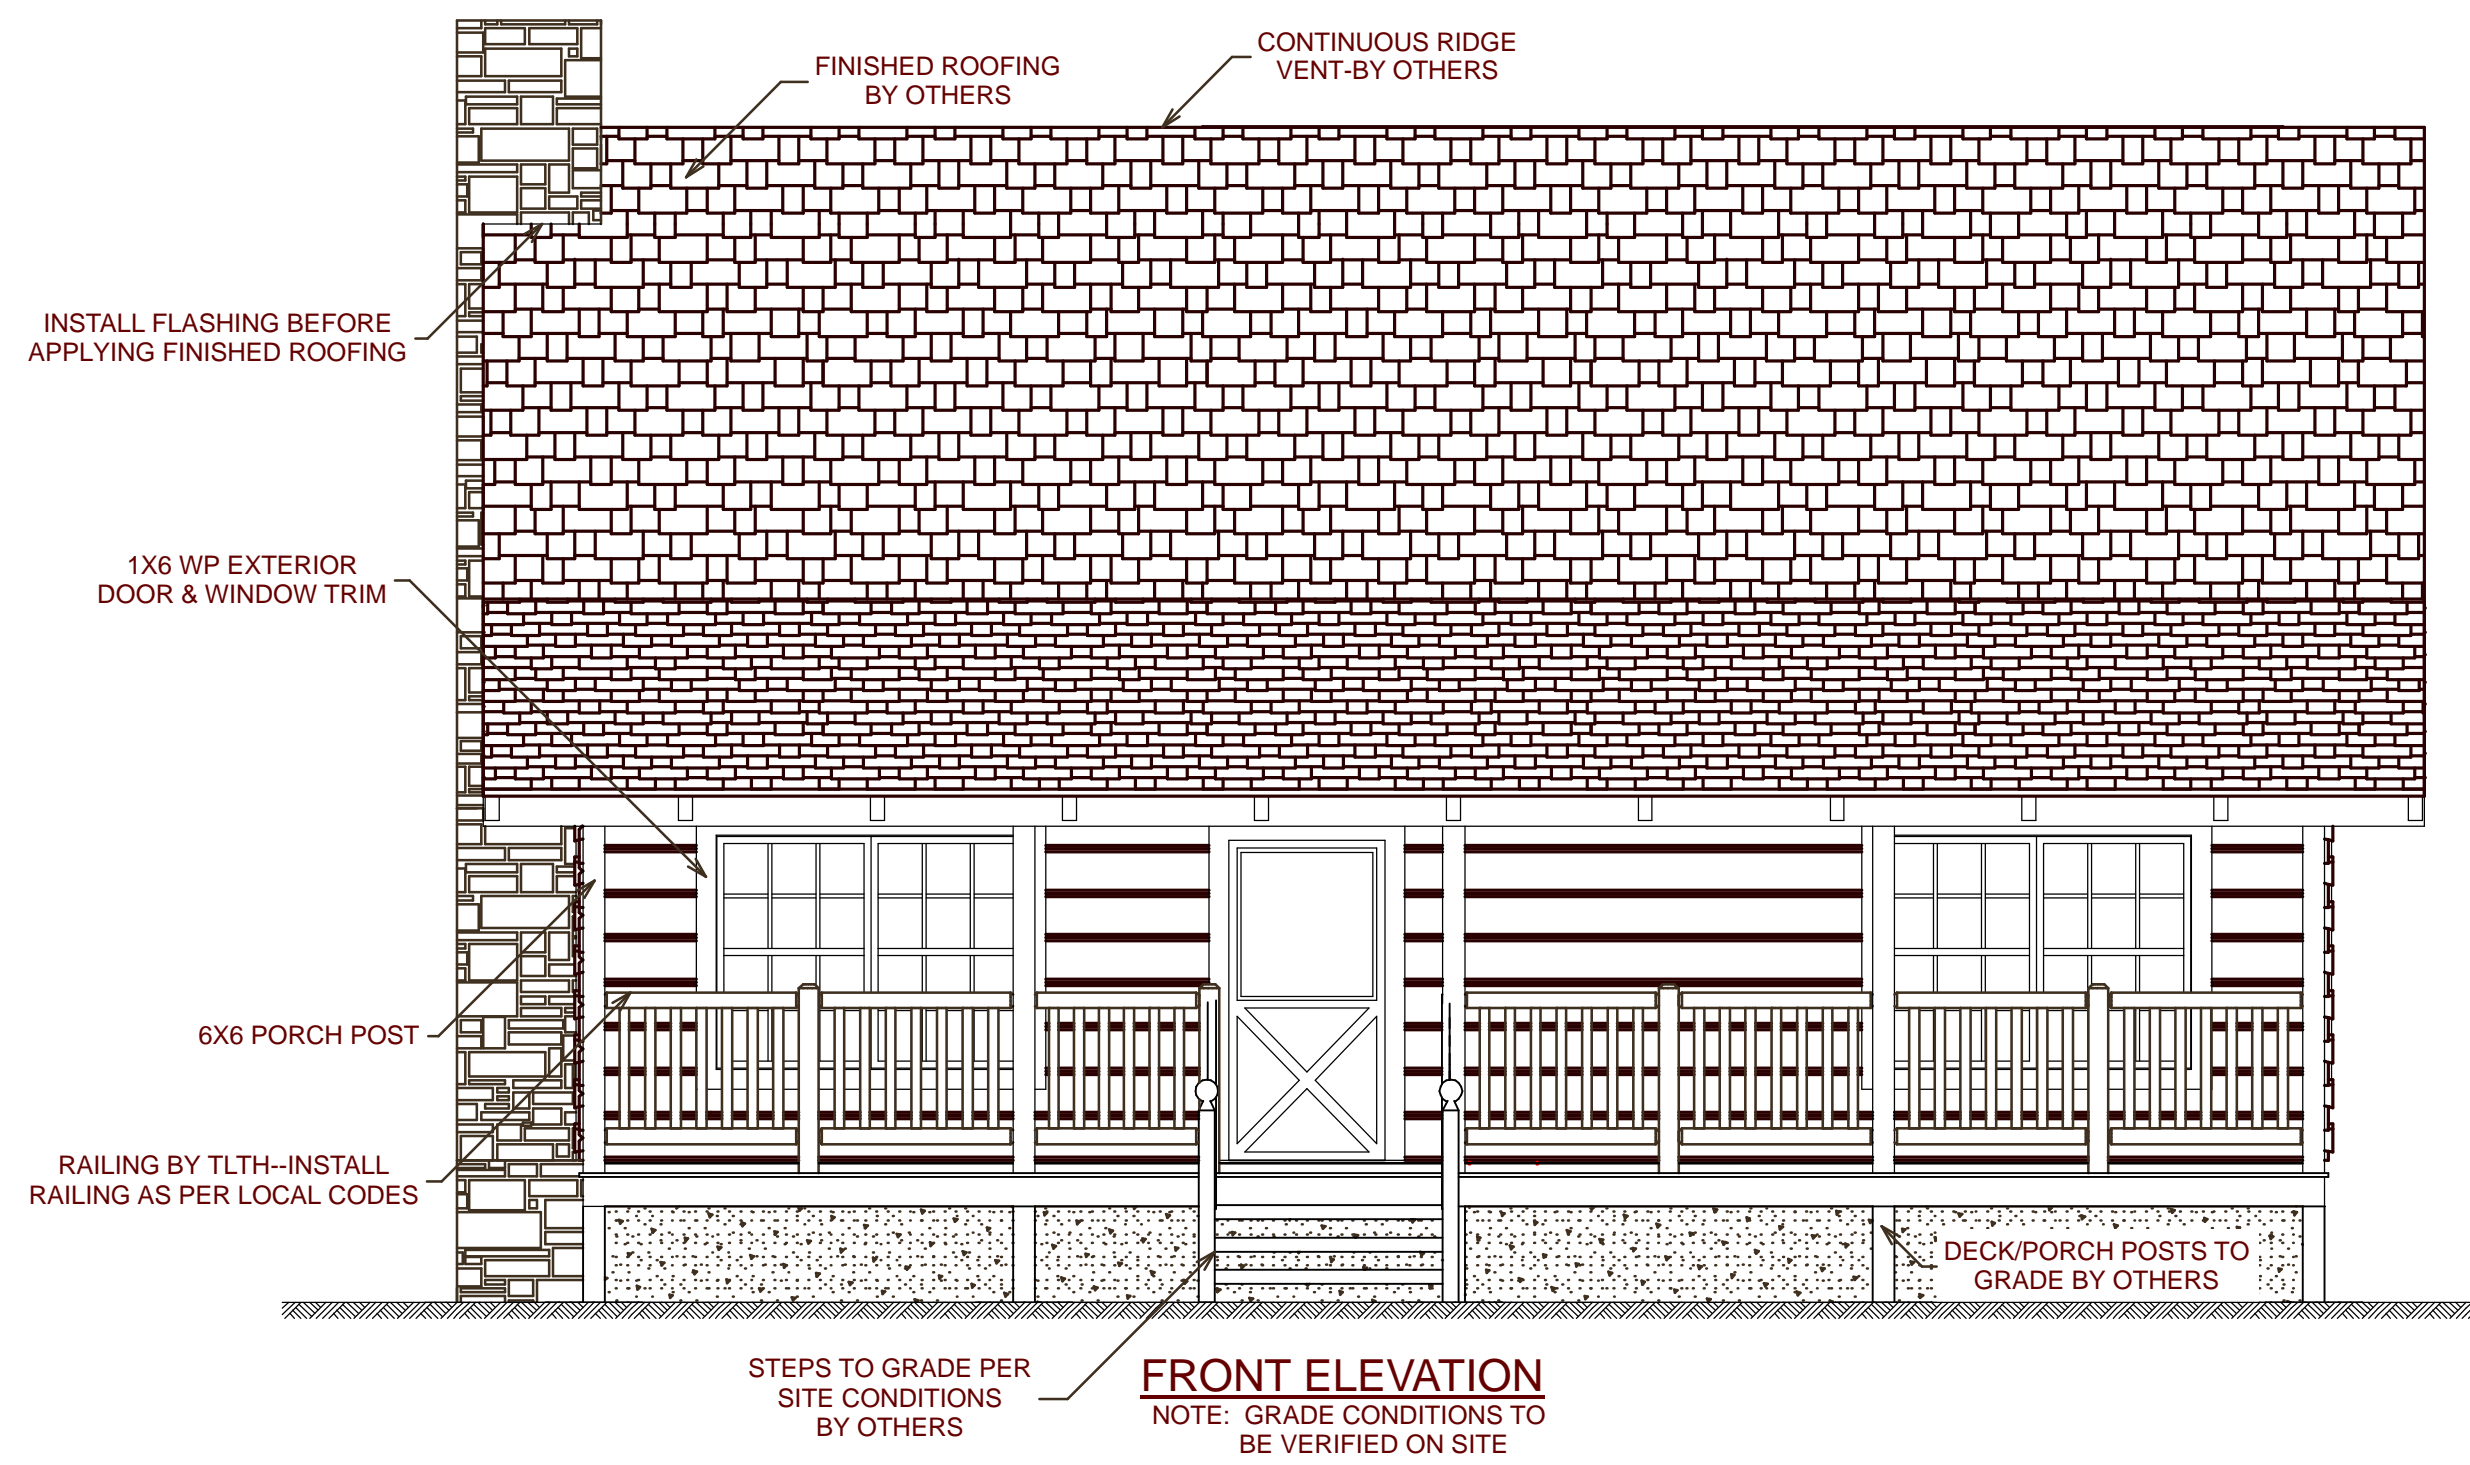

natural element homes.

THE SALT LICK CABIN

114 County Road 577 ◊ Englewood, Tennessee ◊ 1-866-618-6564 ◊ www.NaturalElementHomes.com

© 2011 Natural Element Homes, LLC

MAIN FLOOR PLAN

| SQUARE FOOTAGE | |
|----------------------|------|
| HEATED AREAS: | |
| FIRST FLOOR..... | 882 |
| SECOND FLOOR..... | 387 |
| HEATED TOTAL..... | 1269 |
| UNHEATED AREAS: | |
| DECK/PORCH AREA..... | 292 |

SECOND FLOOR PLAN

Copyrighted Home Plan ©2011
 Rural Element Homes, LLC
 1-866-618-6564