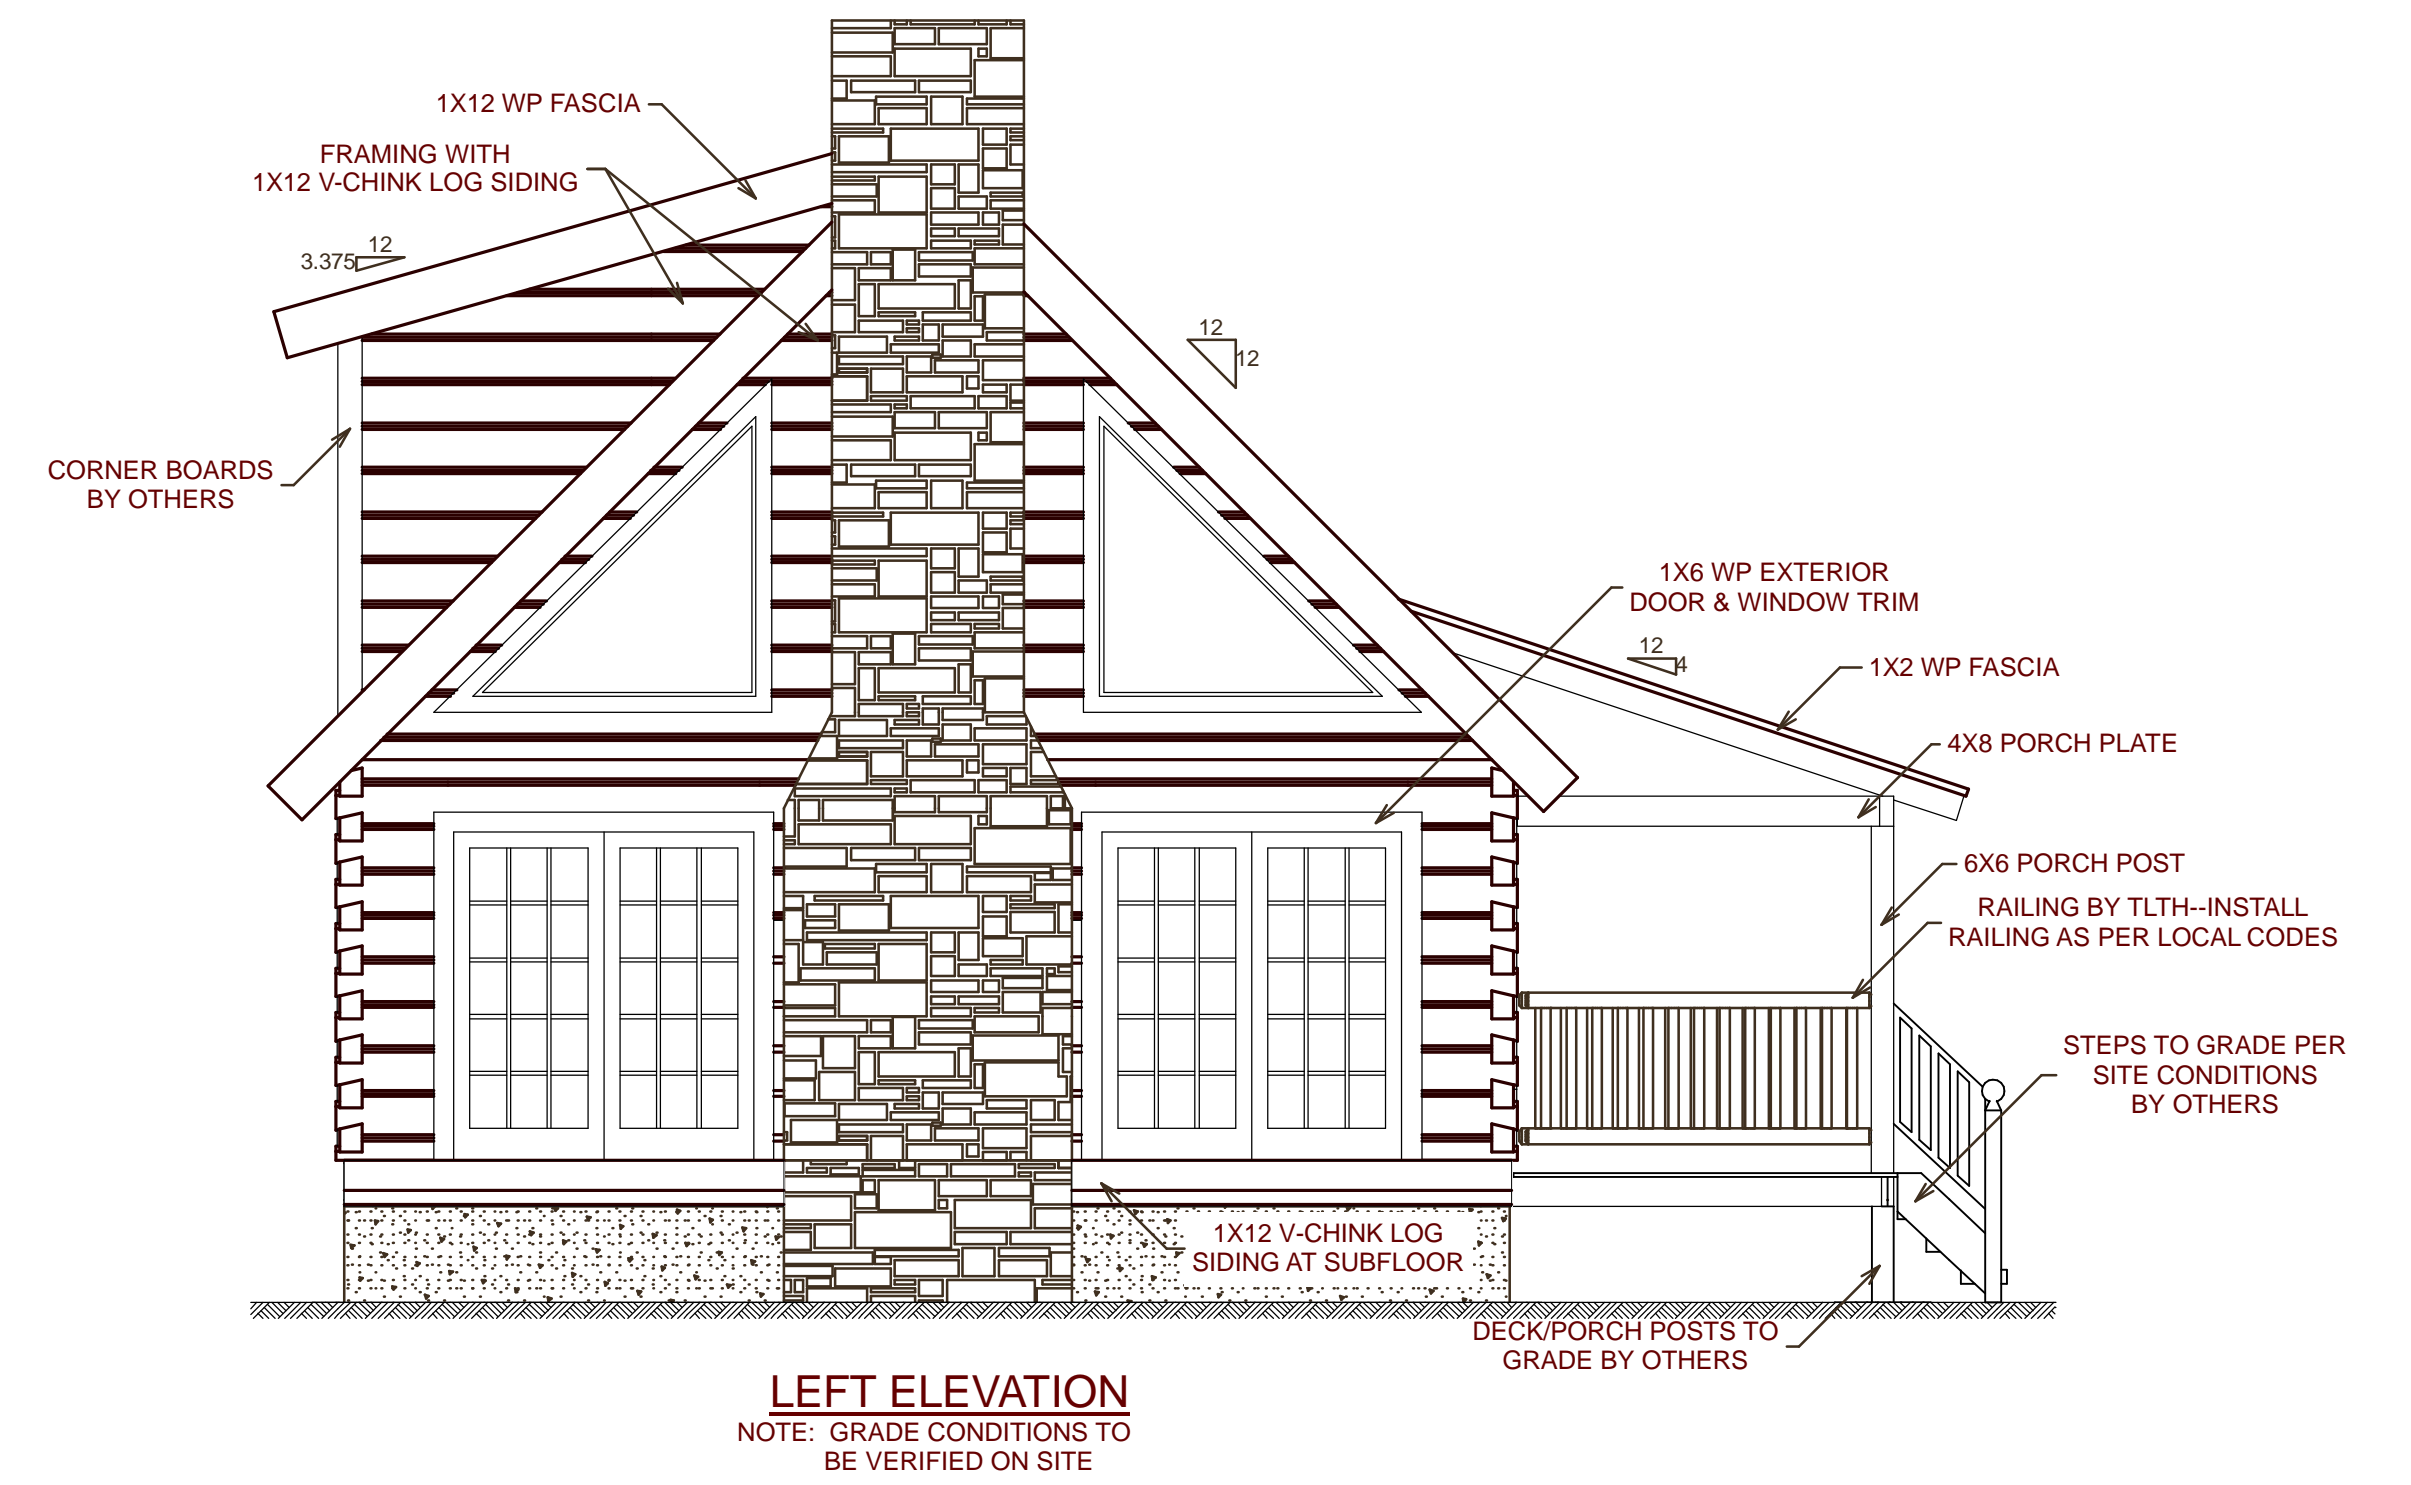

natural element homes.

THE SALT LICK CABIN

114 County Road 577 ◊ Englewood, Tennessee ◊ 1-866-618-6564 ◊ www.NaturalElementHomes.com

© 2011 Natural Element Homes, LLC

MAIN FLOOR PLAN

| SQUARE FOOTAGE | |
|----------------------|------|
| HEATED AREAS: | |
| FIRST FLOOR..... | 882 |
| SECOND FLOOR..... | 387 |
| HEATED TOTAL..... | 1269 |
| UNHEATED AREAS: | |
| DECK/PORCH AREA..... | 292 |

SECOND FLOOR PLAN

Copyrighted Home Plan ©2011
 Rural Element Homes, LLC
 1-866-618-6564